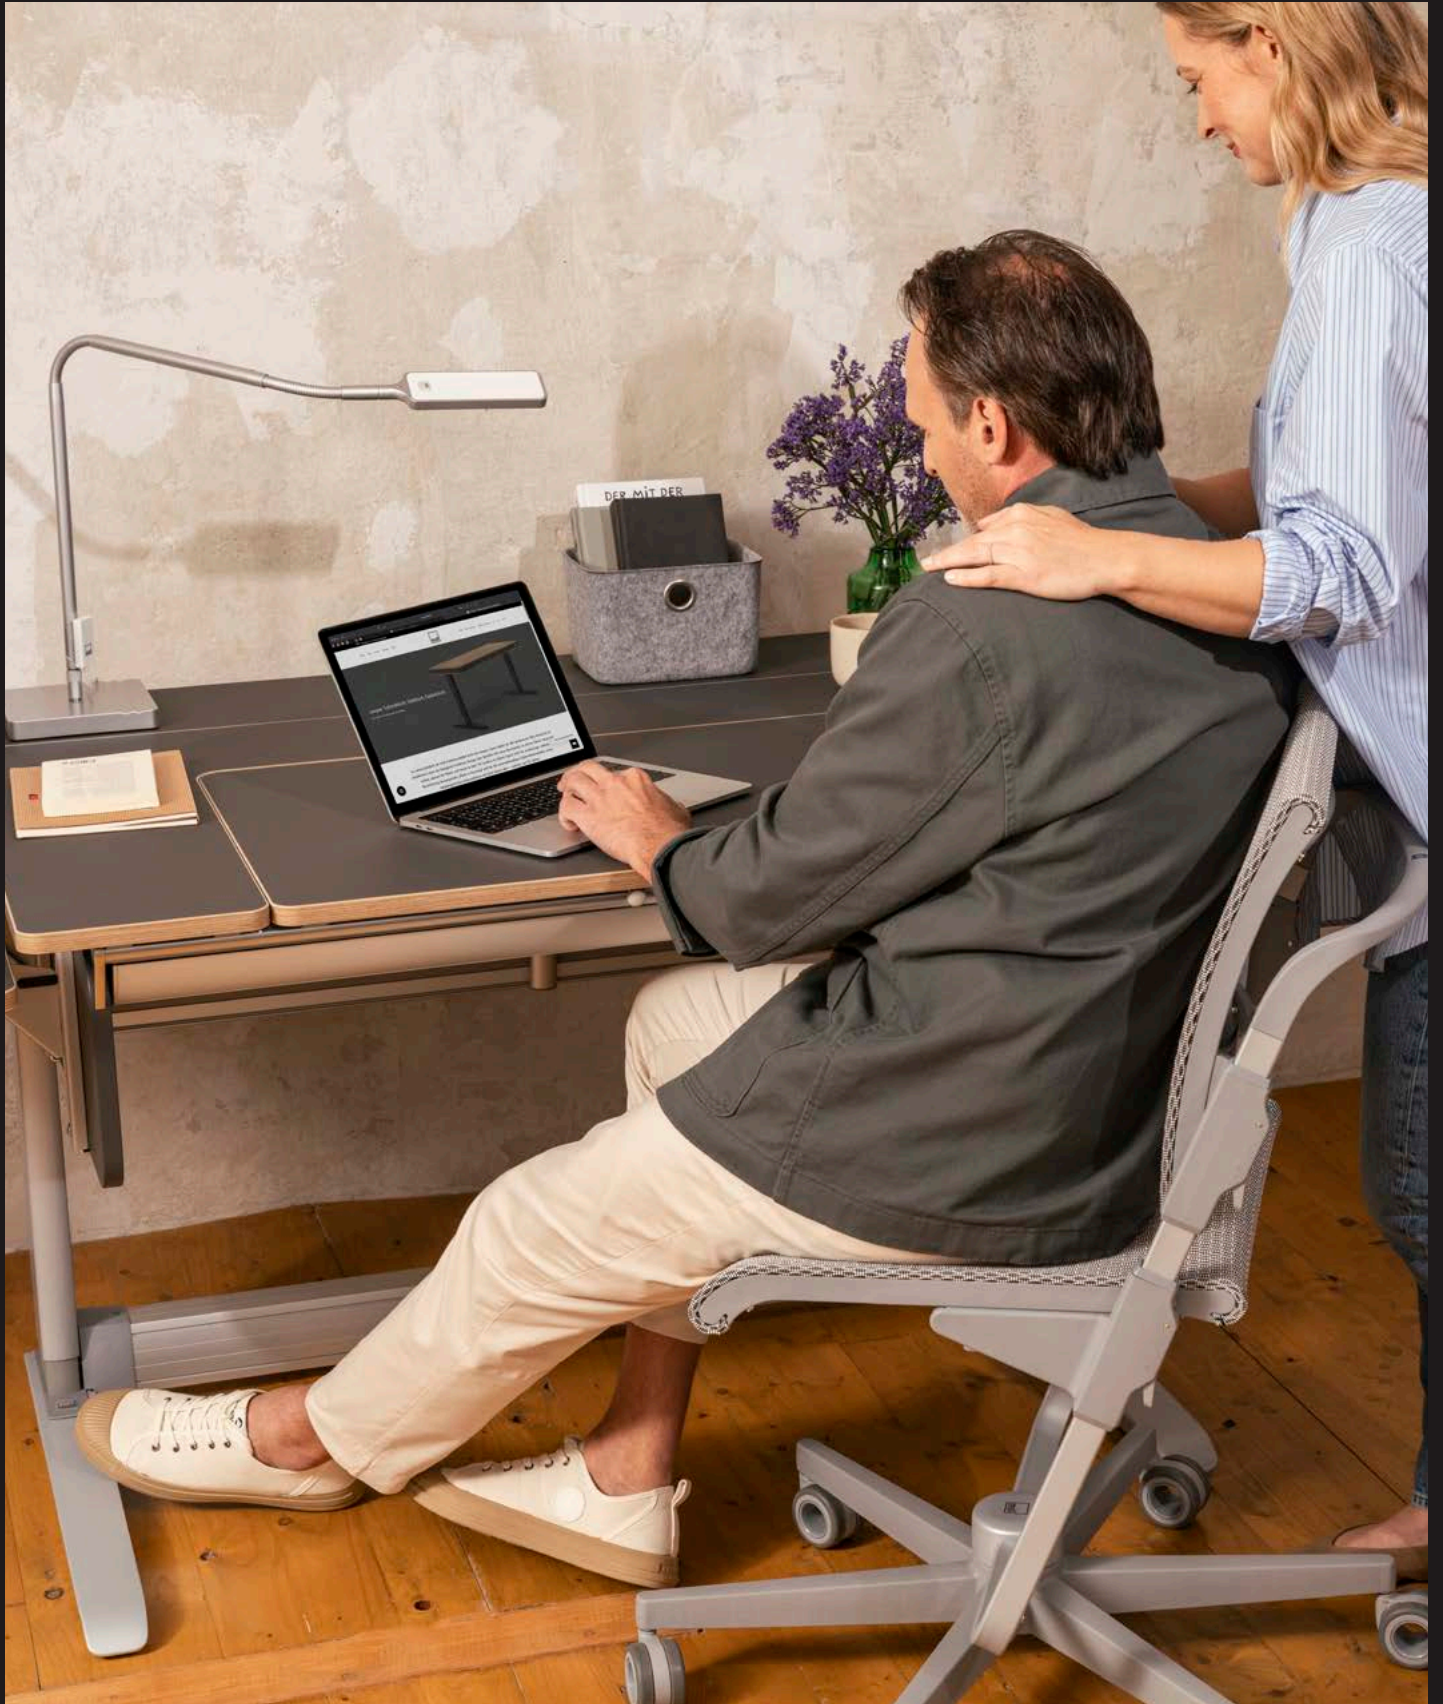

UNIQUE T1 | T2

T2 M CENTRE UP GRAPHITE + DRAWER + MULTI DECK
L7 | S6 GREY

T1 L GRAPHITE + DRAWER

T1 M WHITE | L7 | S3 WHITE
T2 M CENTRE UP GRAPHITE + DRAWER + SIDE TOP

T2 M FULL SIZE WHITE + MULTI DECK
R9 BLACK